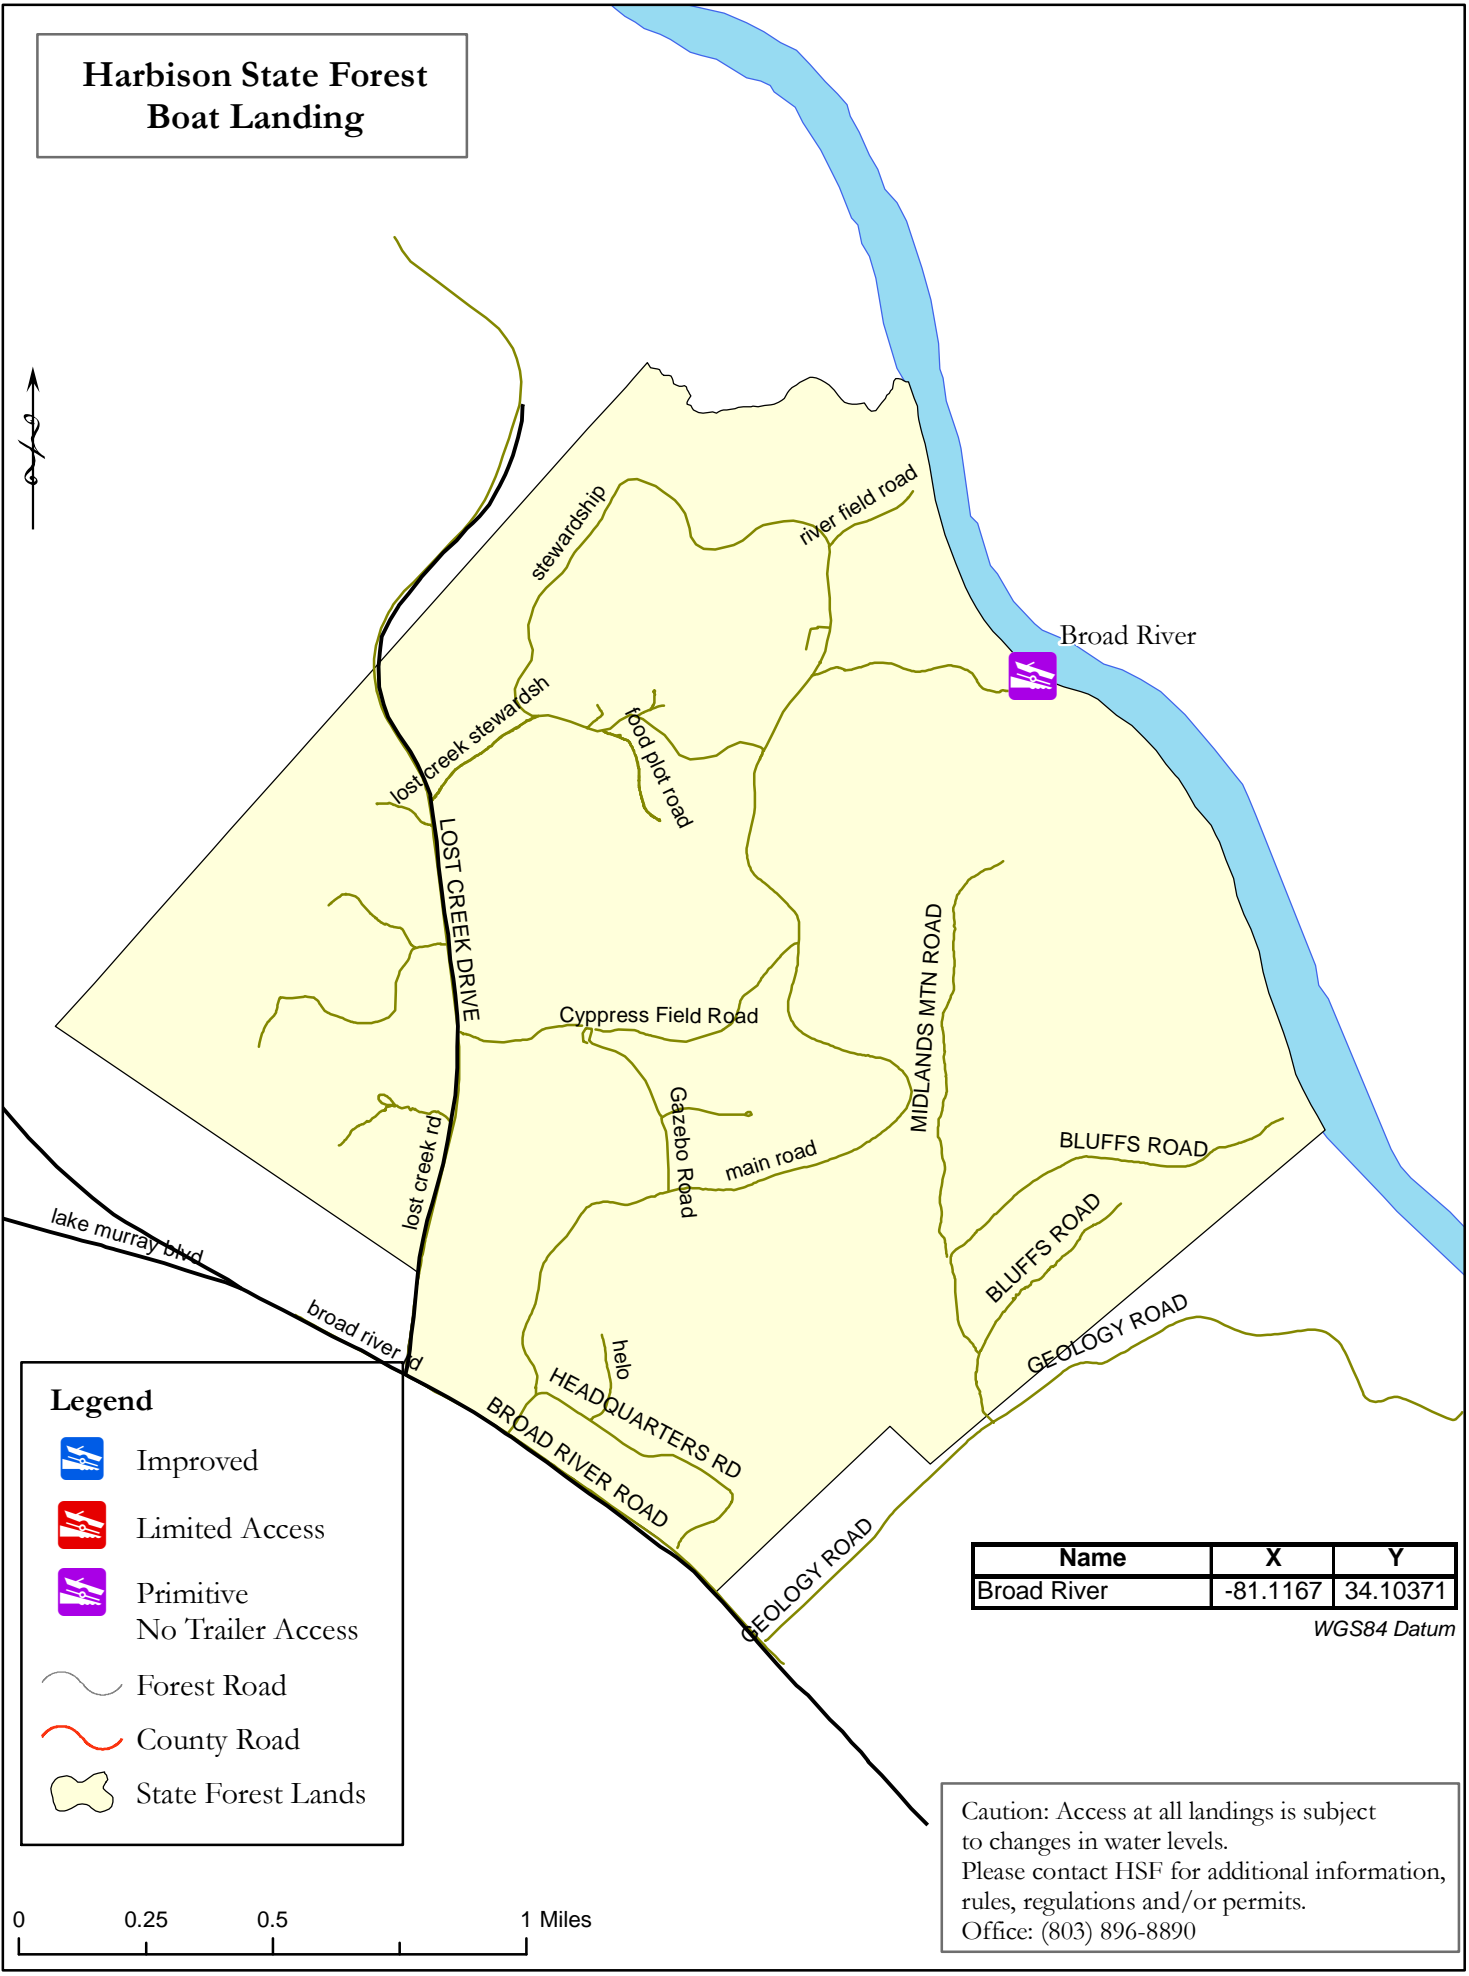

# Harbison State Forest Boat Landing

## Legend

-  Improved
-  Limited Access
-  Primitive  
No Trailer Access
-  Forest Road
-  County Road
-  State Forest Lands

Name	X	Y
Broad River	-81.1167	34.10371

WGS84 Datum

Caution: Access at all landings is subject to changes in water levels. Please contact HSF for additional information, rules, regulations and/or permits. Office: (803) 896-8890